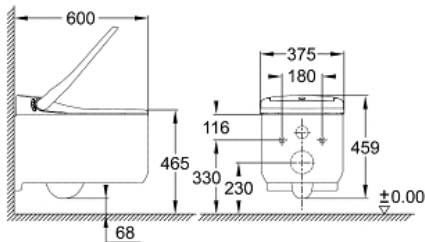

GROHE SENSIA ARENA
Shower toilet complete system for
concealed flushing cisterns, wall-
hung

MODEL # 39354SH0

Pure Freude
an Wasser

GROHE

Product Description:

GROHE SENSIA ARENA

Shower toilet complete system for concealed flushing cisterns, wall-hung